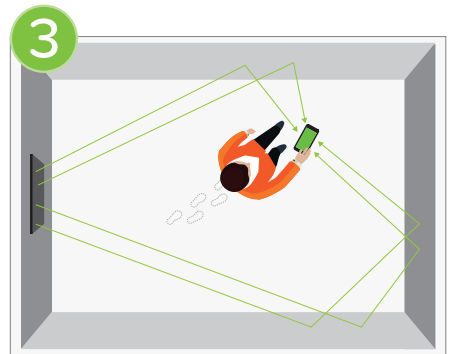

With Cota, a single transmitter can power an entire room or vehicle. Multiple transmitters power a whole building filled with receivers. The Cota Cloud enables you to manage all of these Cota-powered devices.