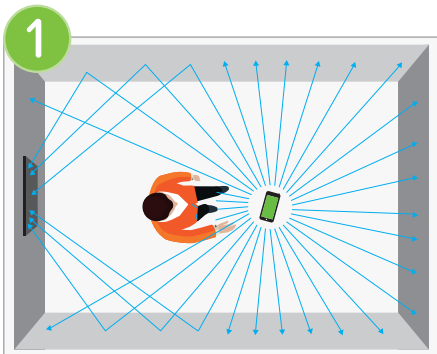

With Cota, a single transmitter can power an entire room or vehicle. Multiple transmitters power a whole building filled with receivers. The Cota Cloud enables you to manage all of these Cota-powered devices.