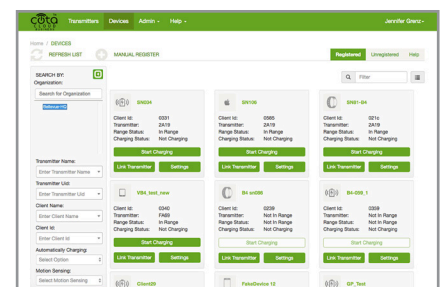

THE GLOBAL ECOSYSTEM

Become part of the wireless power ecosystem, which enables interconnectivity, efficiency, and a faster time to market.

COTA LICENSING COMPONENTS:

TRANSMITTERS

The Cota system tracks and powers multiple devices. Manufacturers can build them in multiple form factors, from table-top transmitters to embedded ceiling tiles.

RECEIVERS

Cota receivers use between 1 and 4 antennas and can be integrated with a variety of devices from mobile phones to AA batteries, wearables, IoT, and more.

cōta® CLOUD

The Cota dashboard provides intelligent local device management, from identifying when devices need power to tracking device movement.

The Cota Cloud enables the collection of device data and analysis via AI, and allows you to push content to connected devices.

COTA[®]: REAL WIRELESS POWER[™]

Ossia[®] is challenging people's imagination about what is possible with wireless power.