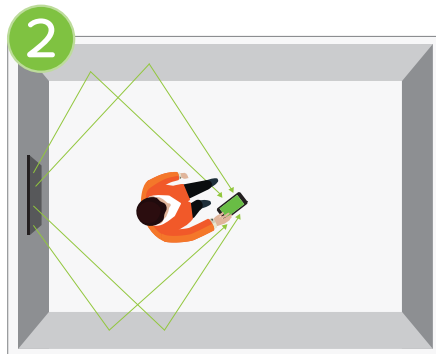

With Cota, a single transmitter can power an entire room or vehicle. Multiple transmitters power a whole building filled with receivers. The Cota Cloud enables you to manage all of these Cota-powered devices.